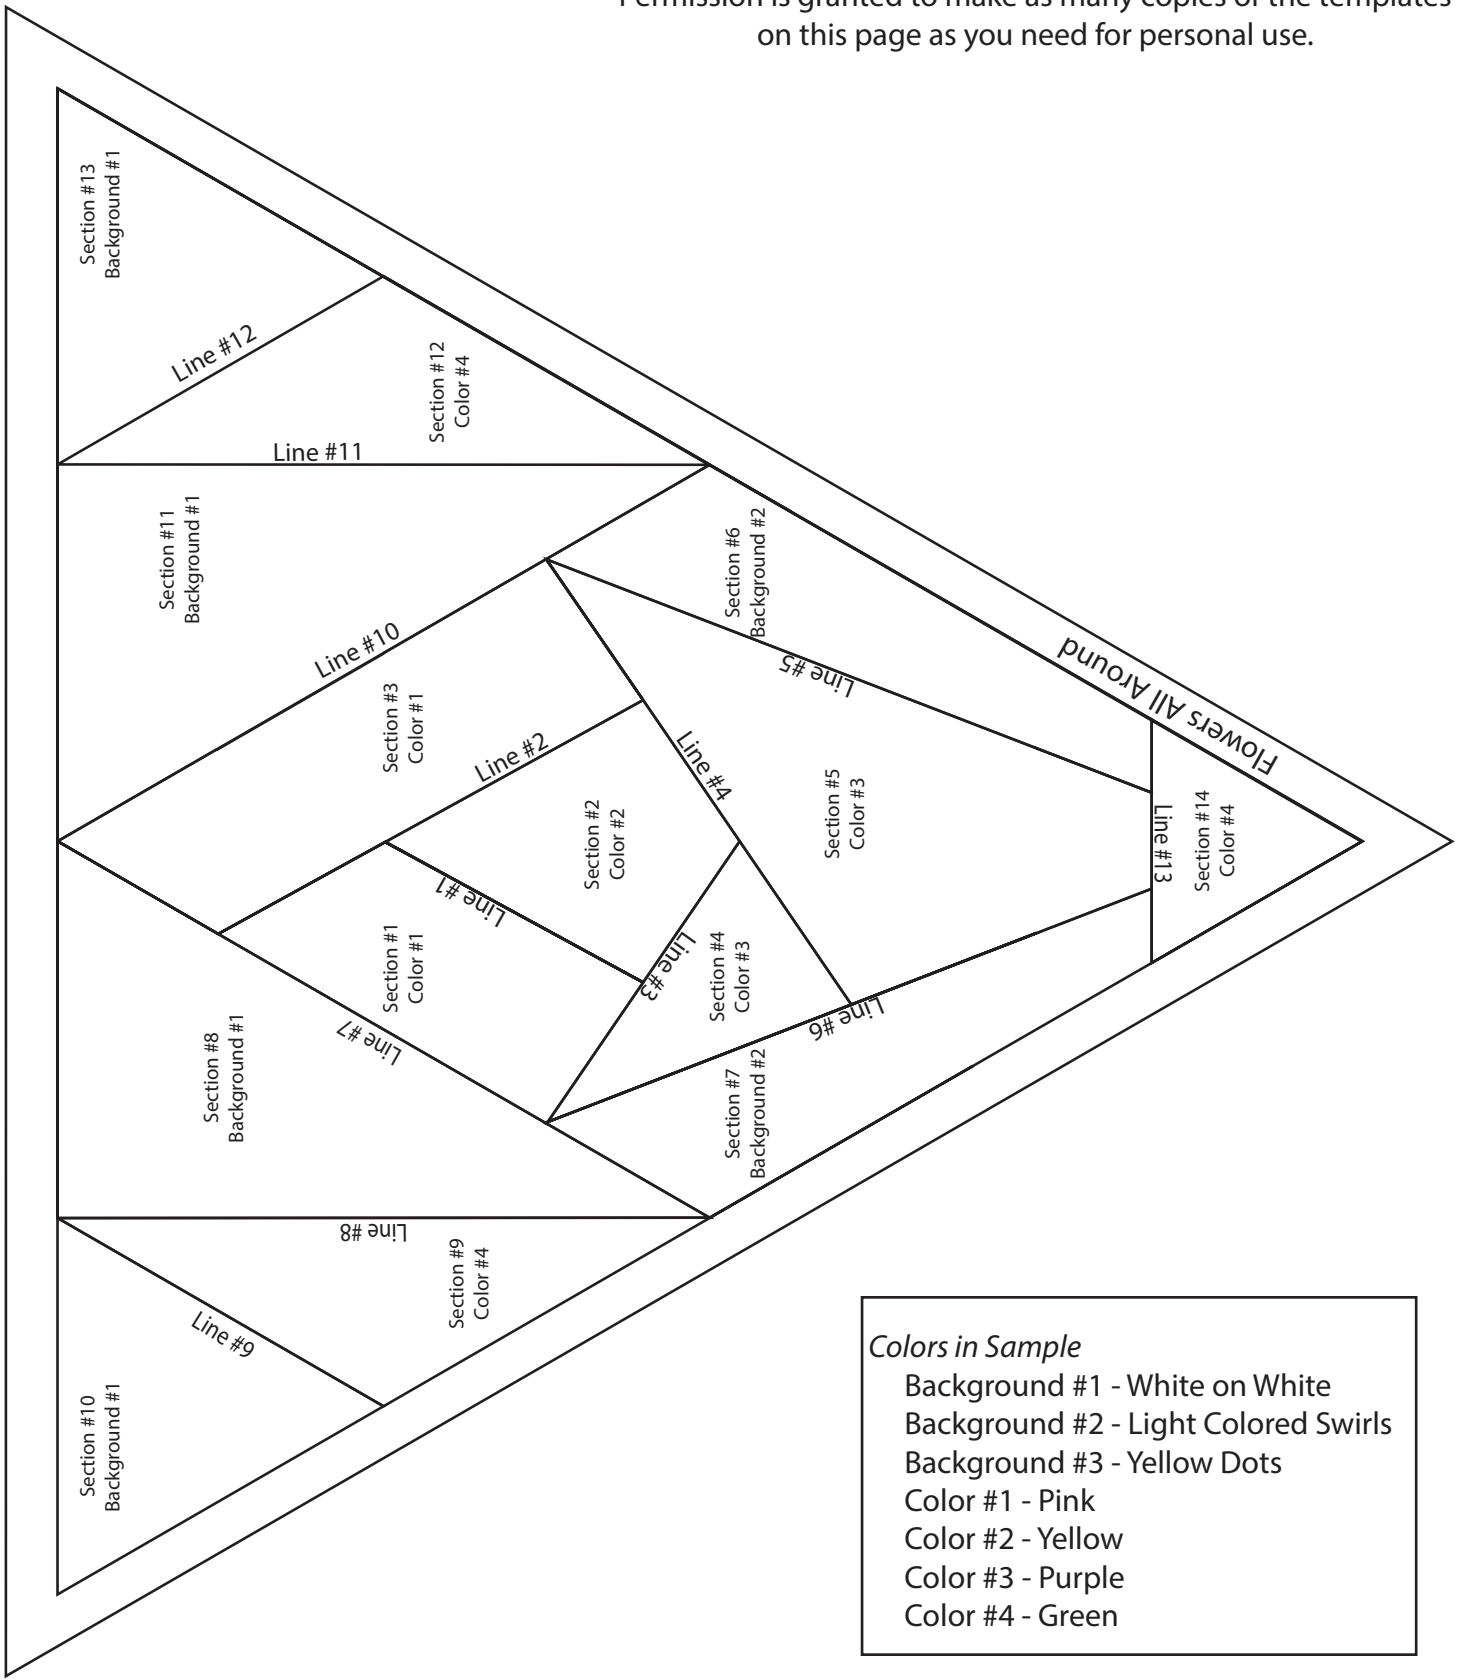

Foundation Paper Piecing Template.

Permission is granted to make as many copies of the templates on this page as you need for personal use.