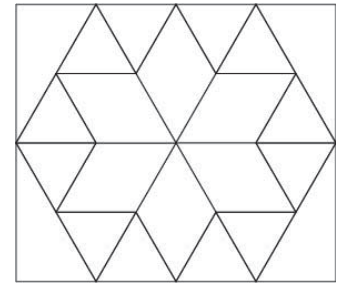

## Flowers All Around Design #1

This block is the first in our newest series of Foundation Paper Piecing patterns. These designs were loads of fun to make. We are all familiar with a 6-pointed star block that actually forms a hexagonal shape. If you are not, here's a simple line drawing of the block. All designs will be using this same basic "shell" as its starting point. All designs will also be foundation paper pieced.

These blocks are NOT square. The designs we are providing you will finish at 16" X 14".

Foundation Paper Piecing is the technique of sewing ON a foundation, generally paper. Basic Foundation Paper Piecing instructions can be found on our website on the FREE block of the month page.

**Step Three:** Assemble the "triangle" units in two groups of three (3) as shown. Stitch these units together to complete the hexagonal shape of the block.

**Step Four:** Cut 2 - 4 3/4" X 8 1/4" Rectangle of Background #3. (This is the outer yellow in the picture above.) Stack your rectangles RIGHT SIDES TOGETHER. Lay the Corner Triangle Cutting Template on the fabric, lining up the edges. Cut on the CUTTING LINE. Stitch these triangles to all 4 corners.

## Corner Triangle Cutting Template

Permission is granted to make as many copies of the templates on this page as you need for personal use.